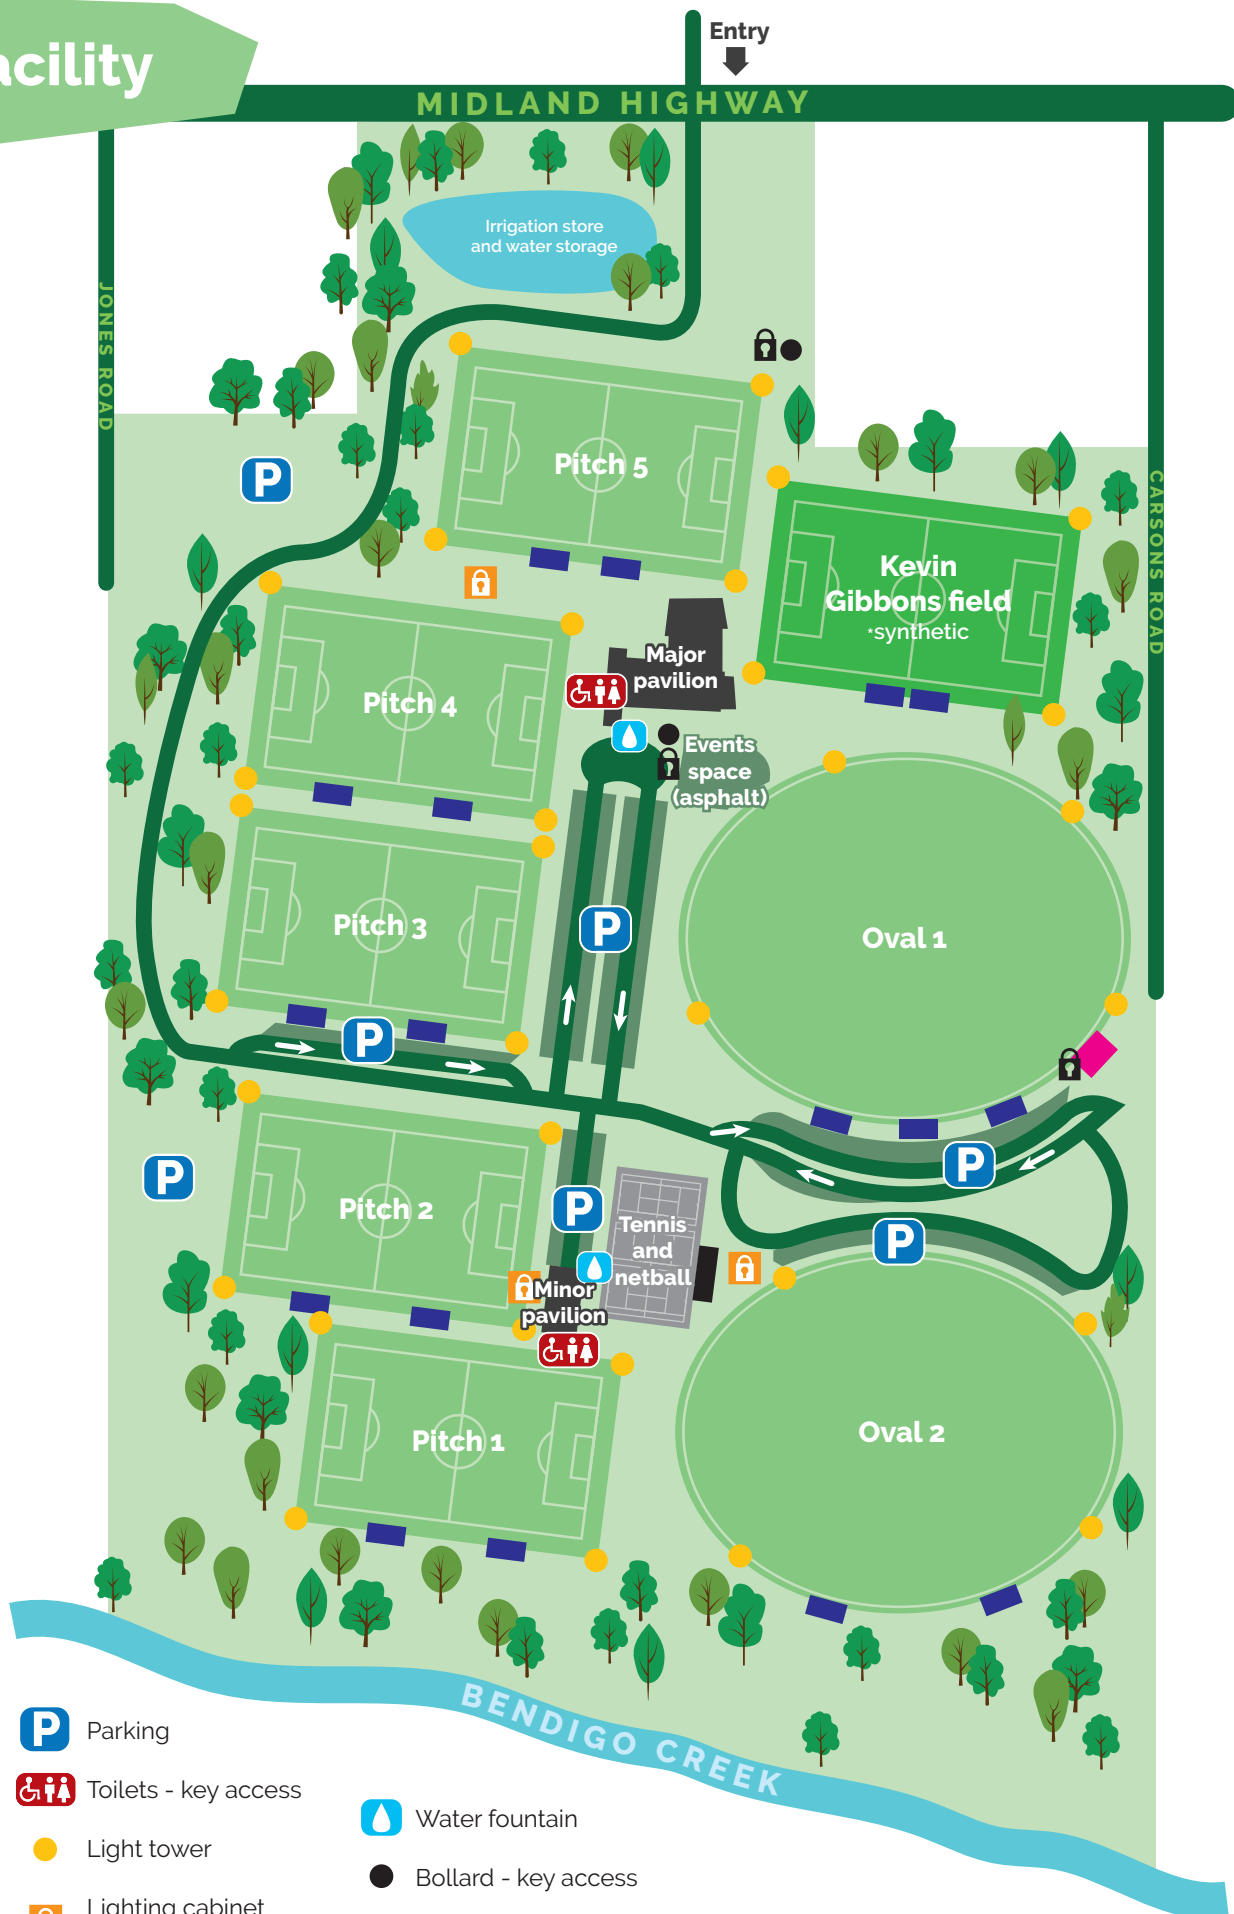

Facility

P Parking

Toilets - key access

Light tower

Lighting cabinet - key access

Traffic direction

Water fountain

Bollard - key access

Coaches box

Scoreboard

Minor pavilion contains toilets, two change rooms, an umpires change room and a kiosk